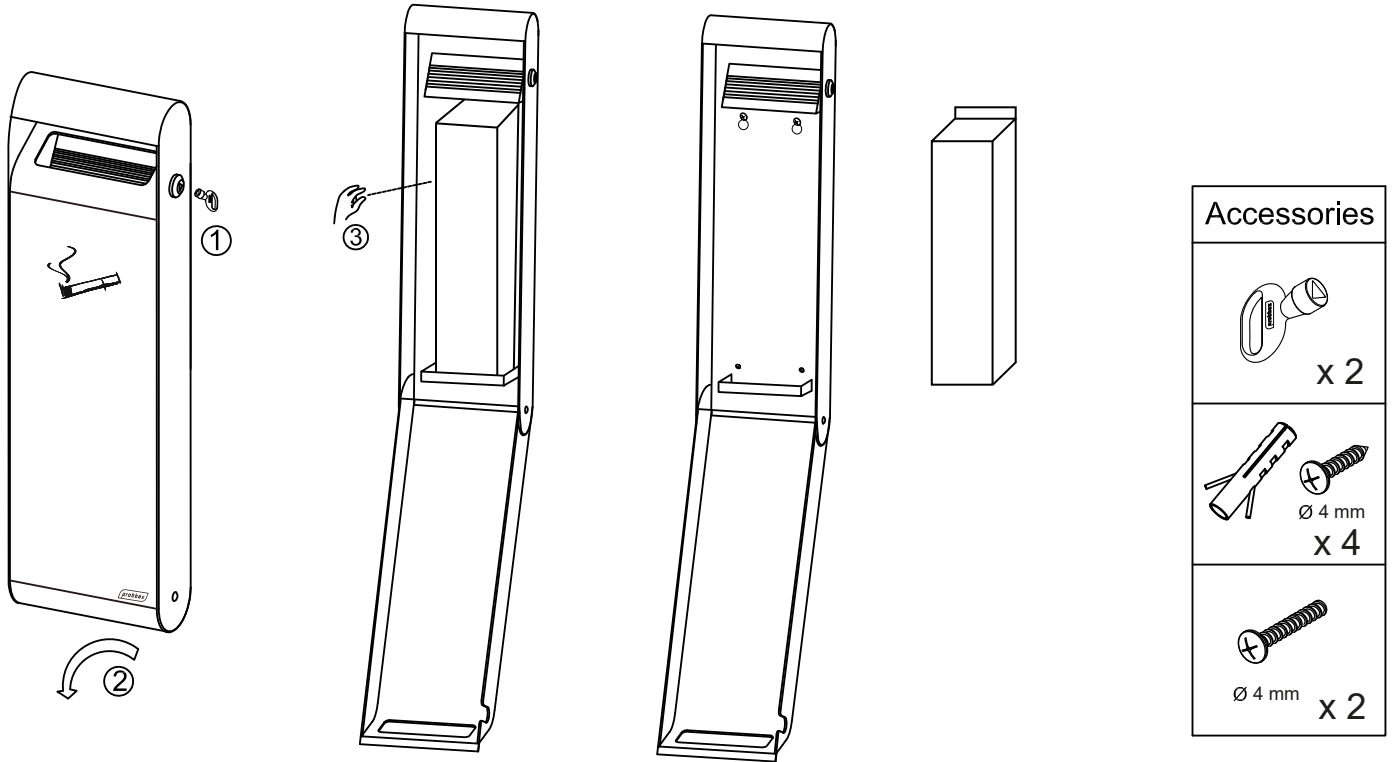

www.probbax.com
info@probbax.com

Instructions / Installation / Instalación / Installazione / Installatie / Montage Anleitung

Wall-mounted Ashtray AT-0212

1 Wall mounting

2 Cover open adjusting (opening ~55 degrees)