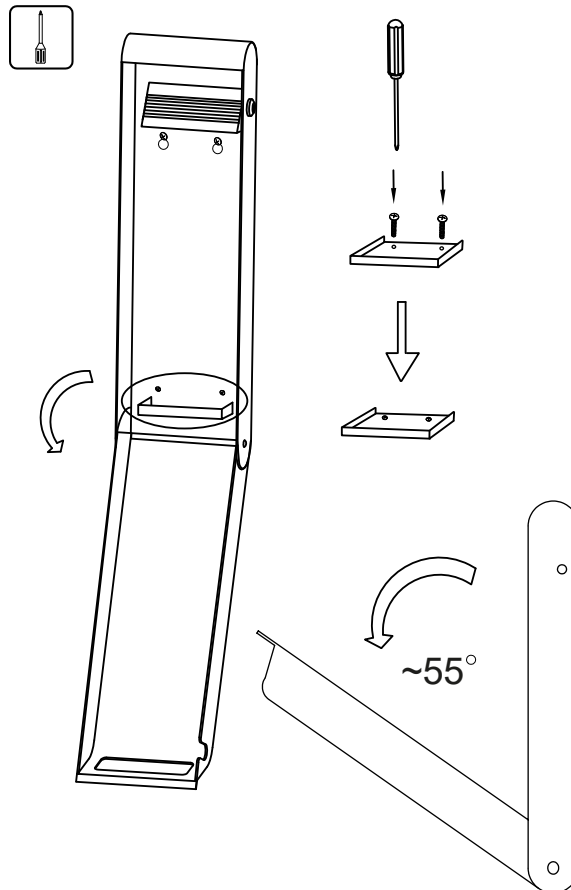

www.probbax.com
info@probbax.com

Instructions / Installation / Instalación / Installazione / Installatie / Montage Anleitung

Wall-mounted Ashtray AT-0212

1 Wall mounting

2 Cover open adjusting (opening ~55 degrees)