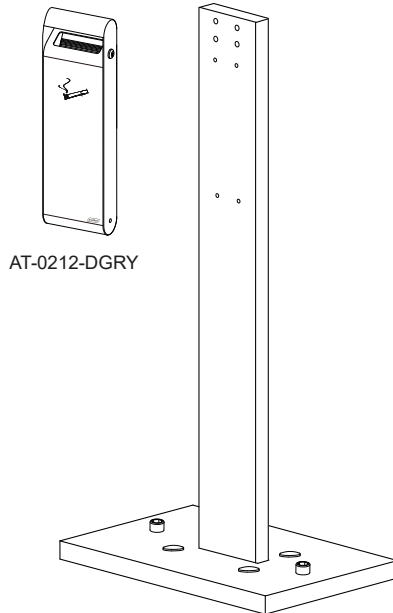

www.probbax.com
info@probbax.com

Instructions / Installation / Instalación / Installazione / Installatie / Montage Anleitung

Post fits AT-0212-DGRY / AT-0210

AT-0212-DGRY

Accessories

1 Assembling the base

2 Fixing to the ground

3 Mounting the ashtray