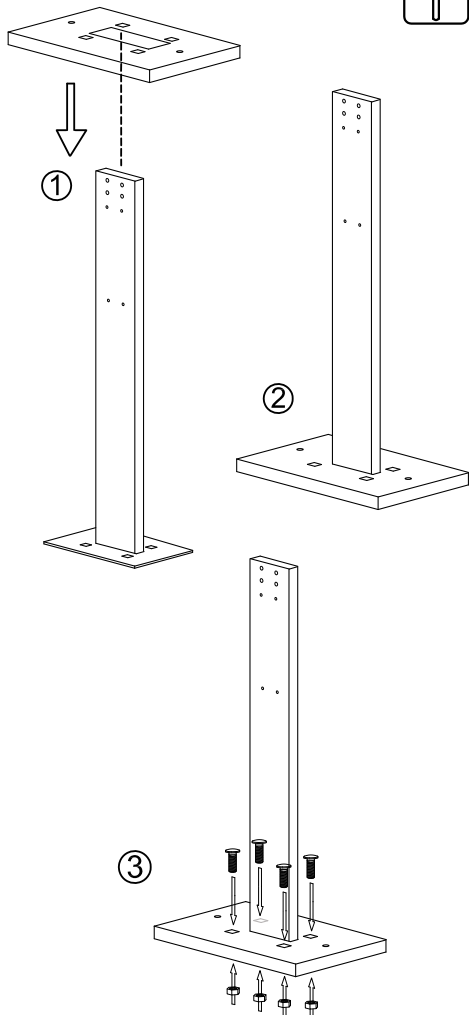

www.probbax.com
info@probbax.com

Instructions / Installation / Instalación / Installazione / Installatie / Montage Anleitung

Post fits AT-0212-DGRY / AT-0210

AT-0212-DGRY

Accessories

1 Assembling the base

2 Fixing to the ground

3 Mounting the ashtray