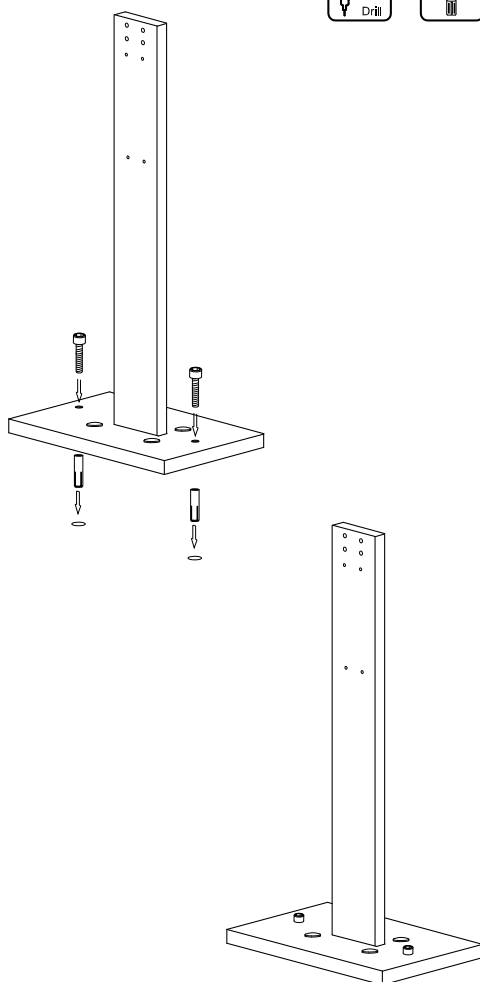

www.probbax.com
info@probbax.com

Instructions / Installation / Instalación / Installazione / Installatie / Montage Anleitung

Post fits AT-0212-DGRY / AT-0210

AT-0212-DGRY

Accessories

1 Assembling the base

2 Fixing to the ground

3 Mounting the ashtray